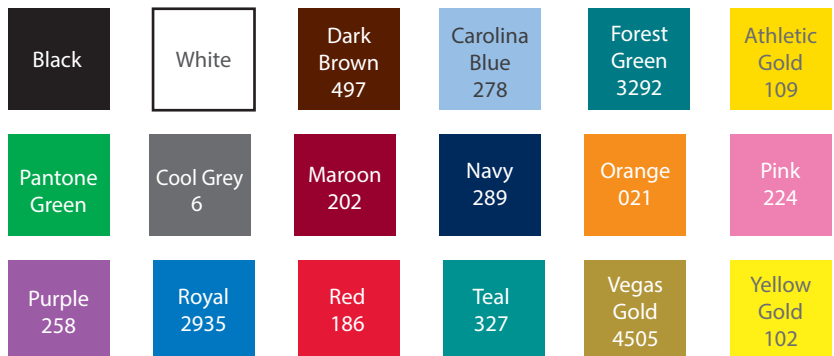

# COLOR CHART

Insoles \* Available in Both Youth and Adult Sizes

Straps \* Note: Youth Straps are limited to Black, Red & Royal

## Ink Colors

The stock colors shown here are standard Pantone type "U" (Uncoated) colors available at no additional charge. However we can close-match any Pantone type "U" color upon request (add \$45).

**Using only 3 Sizes:** 35% S, 35% M, 30% L

**Using all 5 Sizes:** 5% XS, 30% S, 35% M, 25% L, 5% XL