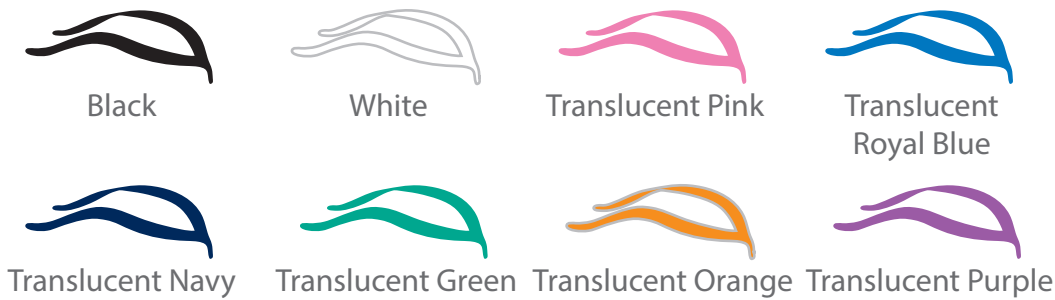

# COLOR CHART

Insoles \* Available in Both Youth and Adult Sizes

Straps \* Note: Youth Straps are limited to Black, Red & Royal

## Ink Colors

The stock colors shown here are standard Pantone type "U" (Uncoated) colors available at no additional charge. However we can close-match any Pantone type "U" color upon request (add \$45).