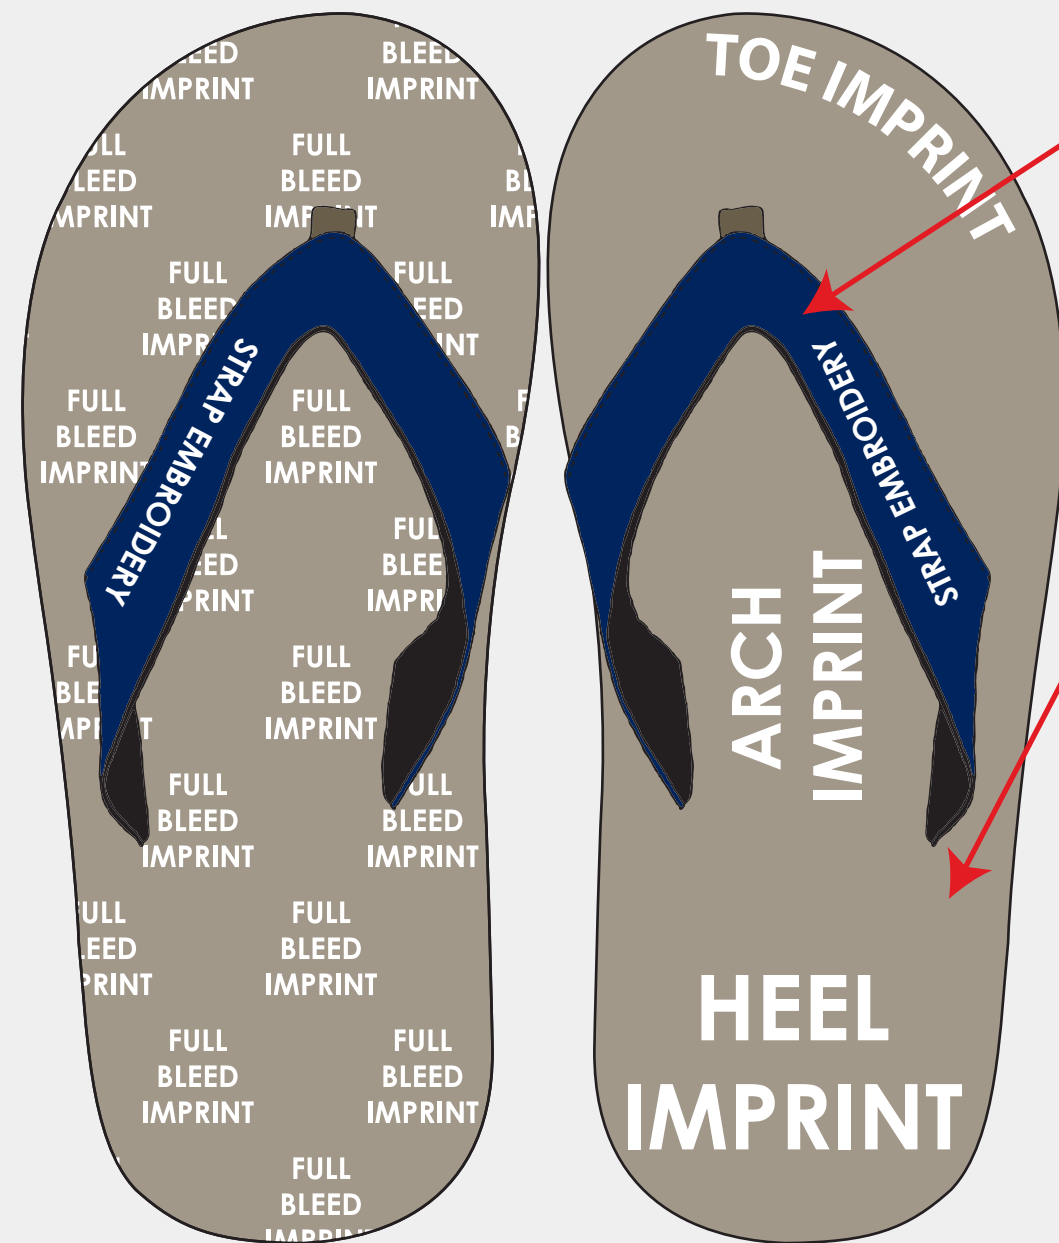

TOP VIEW

SIDE VIEW

BOTTOM VIEW

PLEASE NOTE:
Toe Imprint and most imprints that cover entire insole will require extra screens and therefore we will charge extra fees.

Optional Logo Sole

The logo on the outsole is a mirror image so the impression in the sand will read correctly.

Many logos require modification, depending on various details, as this process has some limitations.

- Some details may be too small to cut out and may have to be eliminated.
- Letters with enclosed spaces will require opening.(i.e. "O", "P", "A", etc)

We attempt to minimize the changes to all logos but, understandably, have to meet the minimum requirements.

MAXIMUM STRAP ART AREA
95.25 mm x 15.24 mm

AVAILABLE SIZES

SM: fits kid's sizes 1-3
M: fits kid's sizes 4-6 / women's sizes 5-6
MM: fits women's sizes 6½-7½
ML: fits women's sizes 8-9
LL: fits women's sizes 9½-10½ / men's sizes 8-9
LG: fits men's sizes 9-11½
XL: fits men's sizes 12-13
XXL: fits men's sizes 13-14
XXXL: fits men's size 15

STOCK EVA/PE COLORS

BLACK	PINK
WHITE	ORANGE
NAVY BLUE	LIME GREEN
ROYAL BLUE	AQUA
RED	BROWN
GRAY	TAN
YELLOW	BEIGE

STOCK MICROFIBER COLORS

BLACK	RED
WHITE	MAROON
NAVY BLUE	GREEN
ROYAL BLUE	TAN
LIGHT GRAY	BROWN
DARK GRAY	