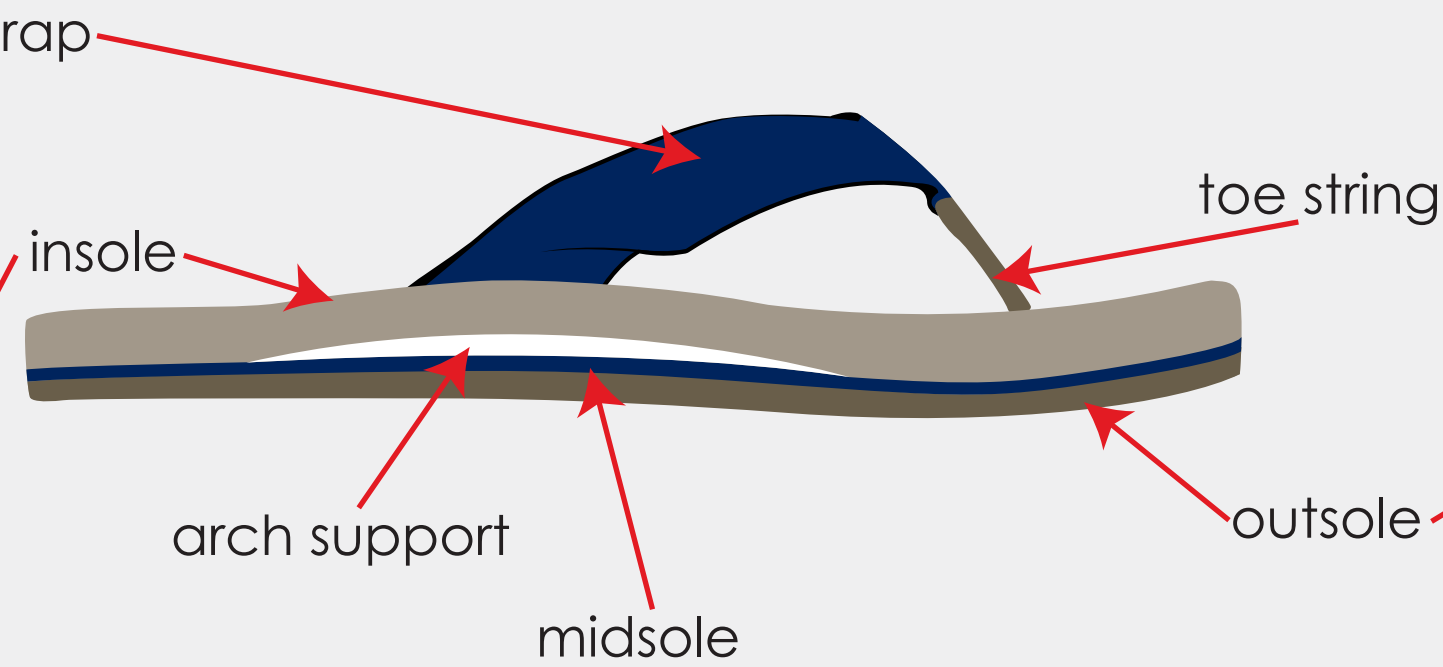

TOP VIEW

SIDE VIEW

BOTTOM VIEW

PLEASE NOTE:
Toe Imprint and most imprints that cover entire insole will require extra screens and therefore we will charge extra fees.

Optional Logo Sole

The logo on the outsole is a mirror image so the impression in the sand will read correctly.

Many logos require modification, depending on various details, as this process has some limitations.

- Some details may be too small to cut out and may have to be eliminated.
- Letters with enclosed spaces will require opening.(i.e. "O", "P", "A", etc)

We attempt to minimize the changes to all logos but, understandably, have to meet the minimum requirements.

MAXIMUM STRAP ART AREA
95.25 mm x 15.24 mm

AVAILABLE SIZES

SM: fits kid's sizes 1-3
M: fits kid's sizes 4-6 / women's sizes 5-6
MM: fits women's sizes 6½-7½
ML: fits women's sizes 8-9
LL: fits women's sizes 9½-10½ / men's sizes 8-9
LG: fits men's sizes 9-11½
XL: fits men's sizes 12-13
XXL: fits men's sizes 13-14
XXXL: fits men's size 15