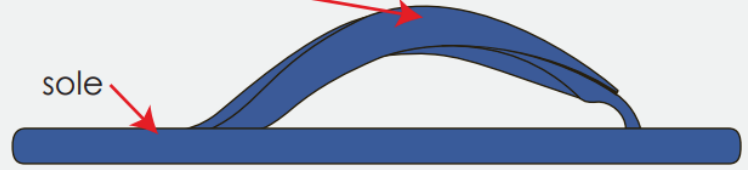

COLORS & SIZES

TOP VIEW

SIDE VIEW

PLEASE NOTE:
Strap and sole must have same color. Cannot mix and match different strap and sole colors.

Stock Strap and Sole Colors Available

Black (available in youth sizes)	Gray (available in youth sizes)	Royal Blue	Navy Blue (available in youth sizes)	Green	Yellow
-------------------------------------	------------------------------------	------------	---	-------	--------

Strap and sole must have same color. Cannot mix and match different strap and sole colors.

Size Chart

YS	YS	Youth Sizes available in gray, black or navy only.
YM	YM	
YL	YL	
Sm	Small	Ladies Shoe Size 6-7½
Med	Medium	Ladies Shoe Size 8-10
Lg	Large	Mens Shoe Size 9-11
XL	Extra Large	Mens Shoe Size 11½-13

Sizes can be mixed