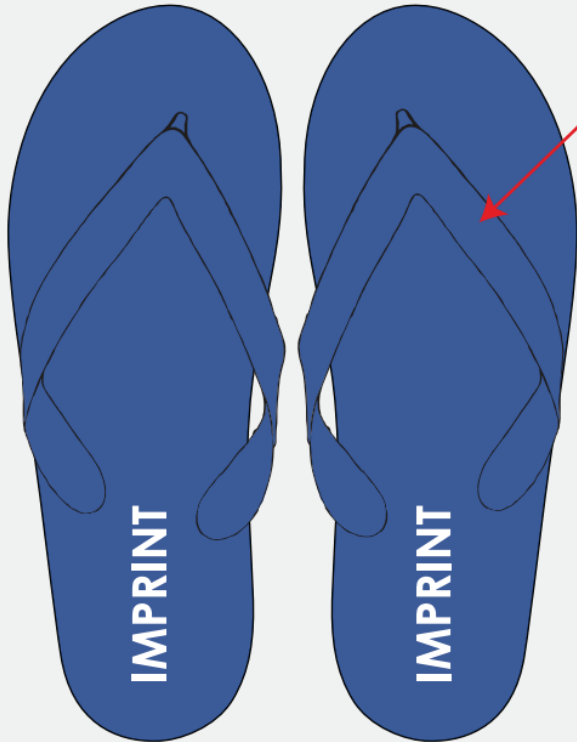

COLORS & SIZES

TOP VIEW

SIDE VIEW

PLEASE NOTE:
Strap and sole must have same color. Cannot mix and match different strap and sole colors.

Stock Strap and Sole Colors Available

Black (available in youth sizes)	Gray (available in youth sizes)	Royal Blue	Navy Blue (available in youth sizes)	Green	Yellow
-------------------------------------	------------------------------------	------------	---	-------	--------

Strap and sole must have same color. Cannot mix and match different strap and sole colors.

Size Chart

YS	YS	Youth Sizes available in gray, black or navy only.
YM	YM	
YL	YL	
Sm	Small	Ladies Shoe Size 6-7½
Med	Medium	Ladies Shoe Size 8-10
Lg	Large	Mens Shoe Size 9-11
XL	Extra Large	Mens Shoe Size 11½-13

Sizes can be mixed